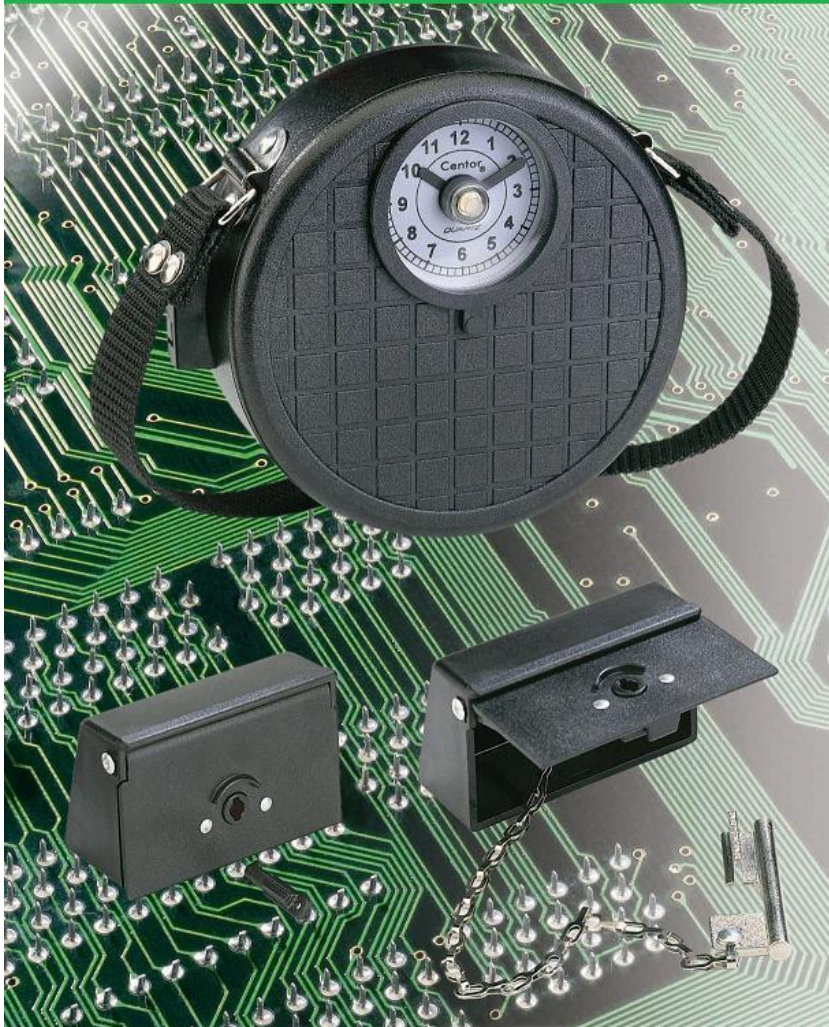

# M72 Watchman Clock

## M72 Watchman Clock

- Assures that security personnel make appointed rounds at prescribed times.
- Protects against robberies, fires and industrial accidents, which often occur due to insufficient patrolling.
- Provides tamper-proof record of patrol for insurance purposes.
- **No computer or printer required.**
- Key print mechanism records key station location and time, with positive imprint on a high capacity easy to read, easy to use, circular 72-hour chart. 122 charts per box (1 year service each).
- Each clock supports up to 30 stations: 15 numeric and 15 alphas. Station keys manufactured in "Delrin" a high durability injection molding resin, or in "Zamac" a high durability metal alloy.
- ABS Recording Station cases allow indoor or outdoor use.
- Quartz movement and electronic timekeeping assure high accuracy and long life.
- Opening detector records each time the clock case is opened.
- Cam lock key protects against tampering.
- Rugged high modulus polycarbonate casing.
- Clock face display makes time easy to read.